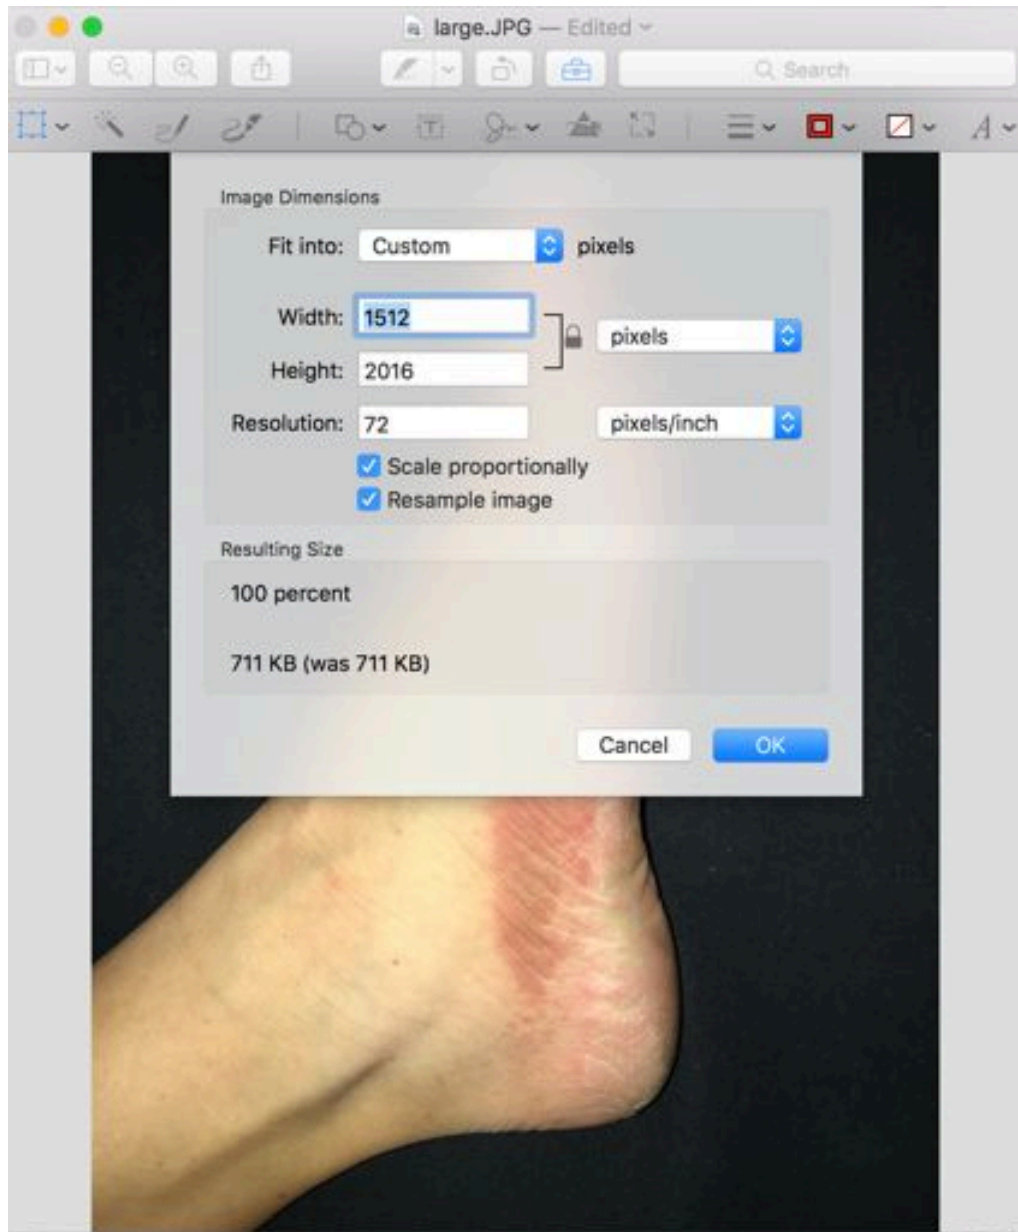

Show Location Info

More Info

General

Exif

PNG

Color Model **RGB**

Depth **8**

DPI Height **144**

DPI Width **144**

Has Alpha **1**

Pixel Height **1,600**

Pixel Width **2,560**

Profile Name **Color LCD**

Keywords

Phototoxic erythema

- Show Inspector ⌘I
- Show Magnifier
- Adjust Color... ⌘C
- Adjust Size...
- Text Selection
- ✓ Rectangular Selection
- Annotate** ▶
- Add Bookmark ⌘D
- Rotate Left ⌘L
- Rotate Right ⌘R
- Flip Horizontal
- Flip Vertical
- Crop ⌘K
- Assign Profile...
- Show Location Info