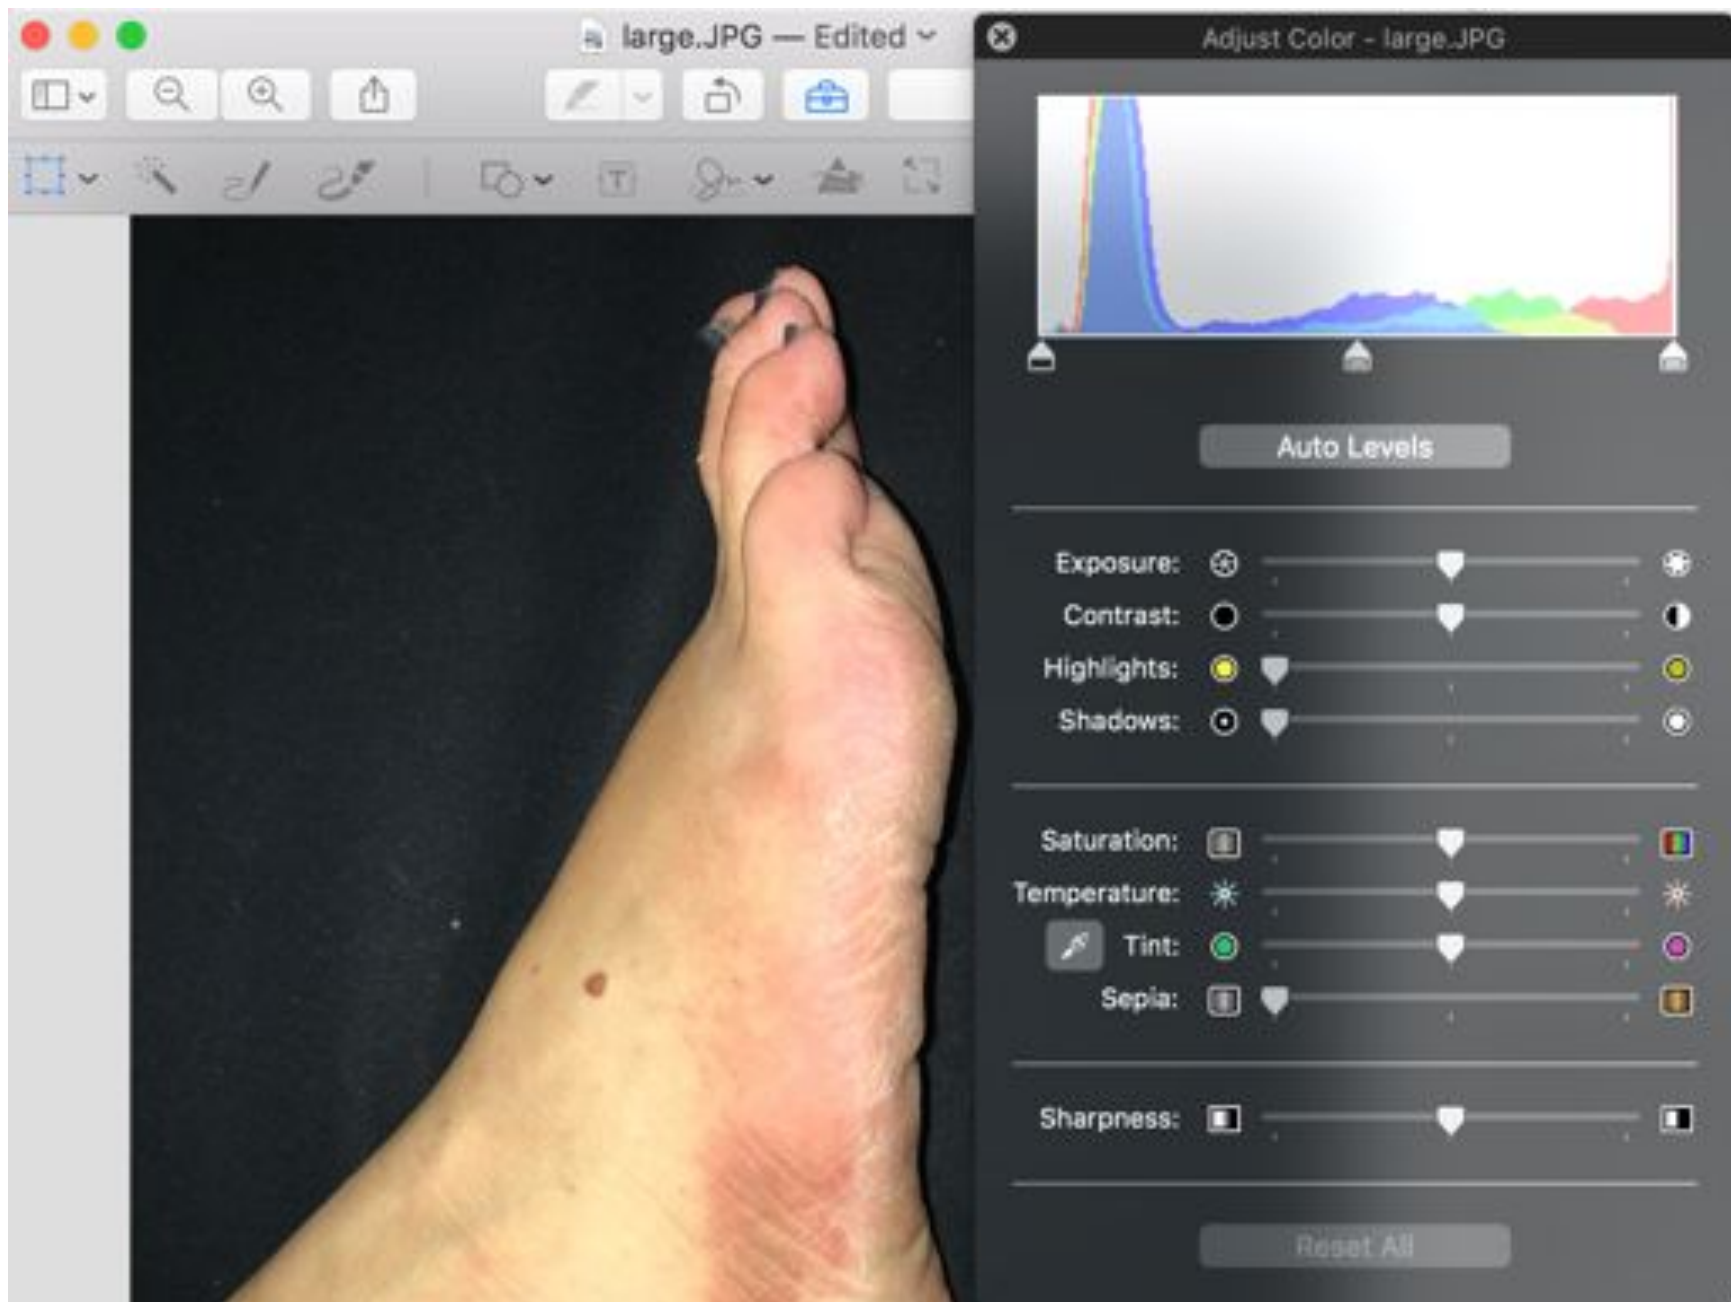

Show Location Info

More Info

General

Exif

PNG

Color Model **RGB**

Depth **8**

DPI Height **144**

DPI Width **144**

Has Alpha **1**

Pixel Height **1,600**

Pixel Width **2,560**

Profile Name **Color LCD**

Keywords

Phototoxic erythema

- Show Inspector ⌘I
- Show Magnifier
- Adjust Color... ⌘C
- Adjust Size...
- Text Selection
- ✓ Rectangular Selection
- Annotate** ▶
- Add Bookmark ⌘D
- Rotate Left ⌘L
- Rotate Right ⌘R
- Flip Horizontal
- Flip Vertical
- Crop ⌘K
- Assign Profile...
- Show Location Info