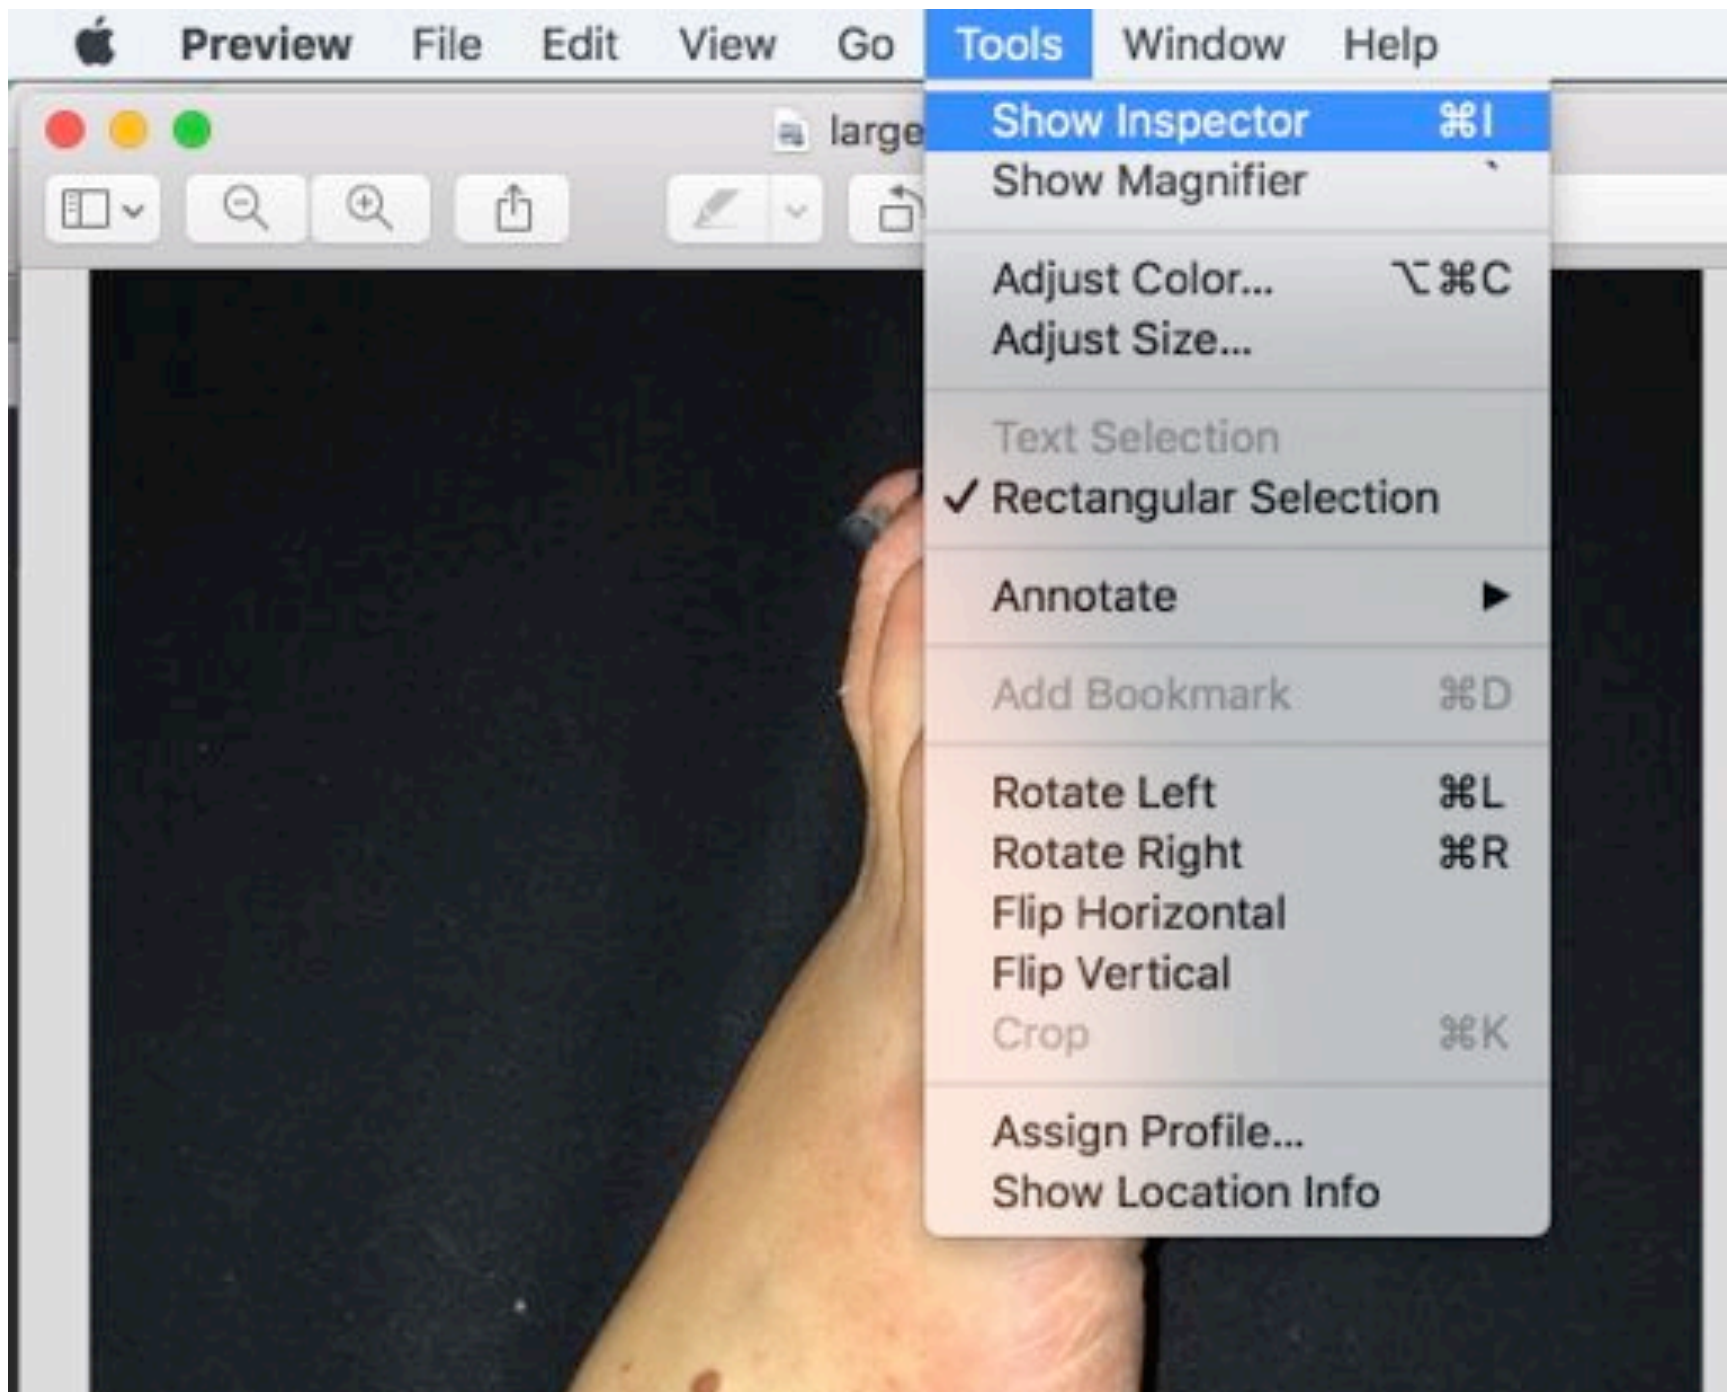

Exploring preview

Preview

File

Edit

View

Go

Tools

Window

Show Location Info

More Info

General

Exif

PNG

Color Model **RGB**

Depth **8**

DPI Height **144**

DPI Width **144**

Has Alpha **1**

Pixel Height **1,600**

Pixel Width **2,560**

Profile Name **Color LCD**

Keywords

Phototoxic erythema

- Show Inspector ⌘I
- Show Magnifier
- Adjust Color... ⌘C
- Adjust Size...
- Text Selection
- ✓ Rectangular Selection
- Annotate** ▶
- Add Bookmark ⌘D
- Rotate Left ⌘L
- Rotate Right ⌘R
- Flip Horizontal
- Flip Vertical
- Crop ⌘K
- Assign Profile...
- Show Location Info