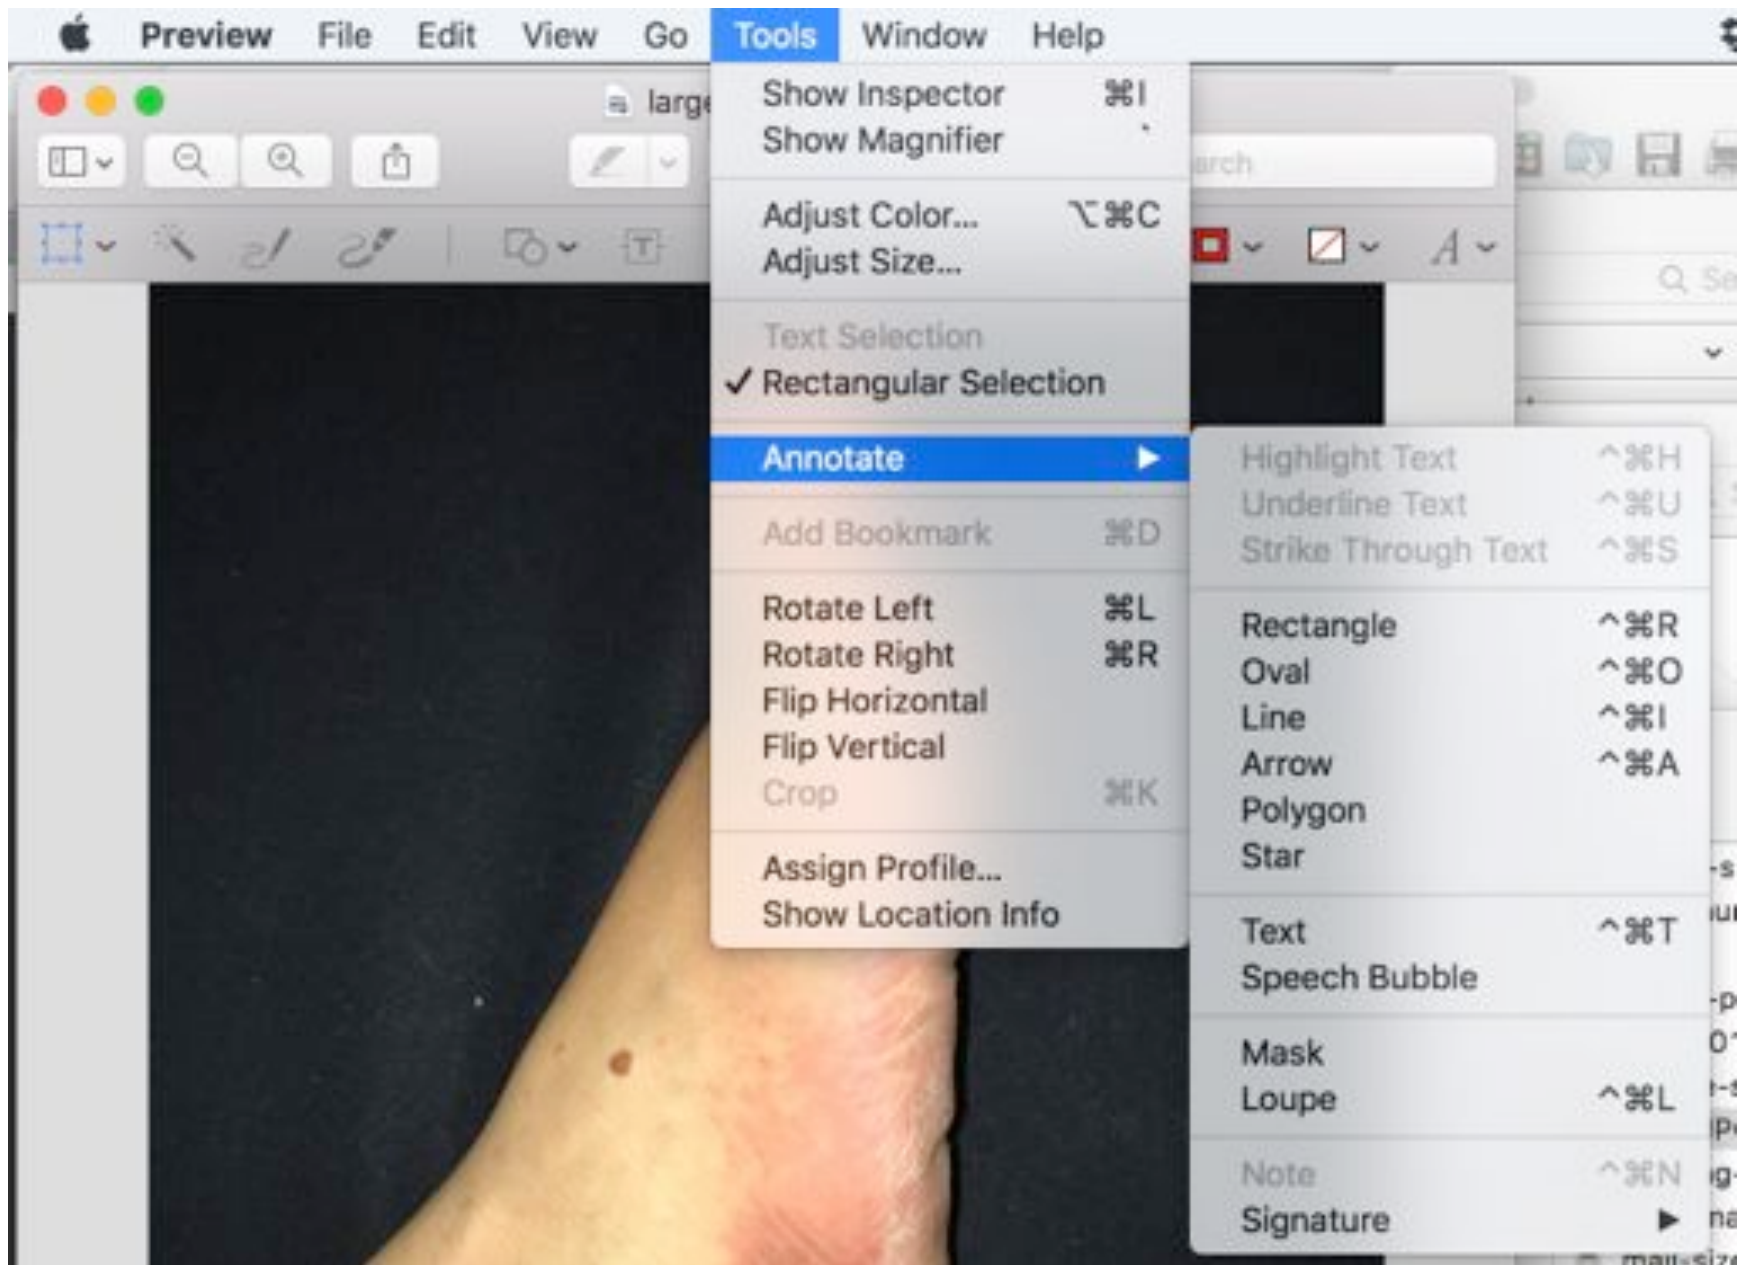

Show Location Info

More Info

General

Exif

PNG

Color Model **RGB**

Depth **8**

DPI Height **144**

DPI Width **144**

Has Alpha **1**

Pixel Height **1,600**

Pixel Width **2,560**

Profile Name **Color LCD**

Keywords

Phototoxic erythema

- Show Inspector ⌘I
- Show Magnifier
- Adjust Color... ⌘C
- Adjust Size...
- Text Selection
- ✓ Rectangular Selection
- Annotate** ▶
- Add Bookmark ⌘D
- Rotate Left ⌘L
- Rotate Right ⌘R
- Flip Horizontal
- Flip Vertical
- Crop ⌘K
- Assign Profile...
- Show Location Info